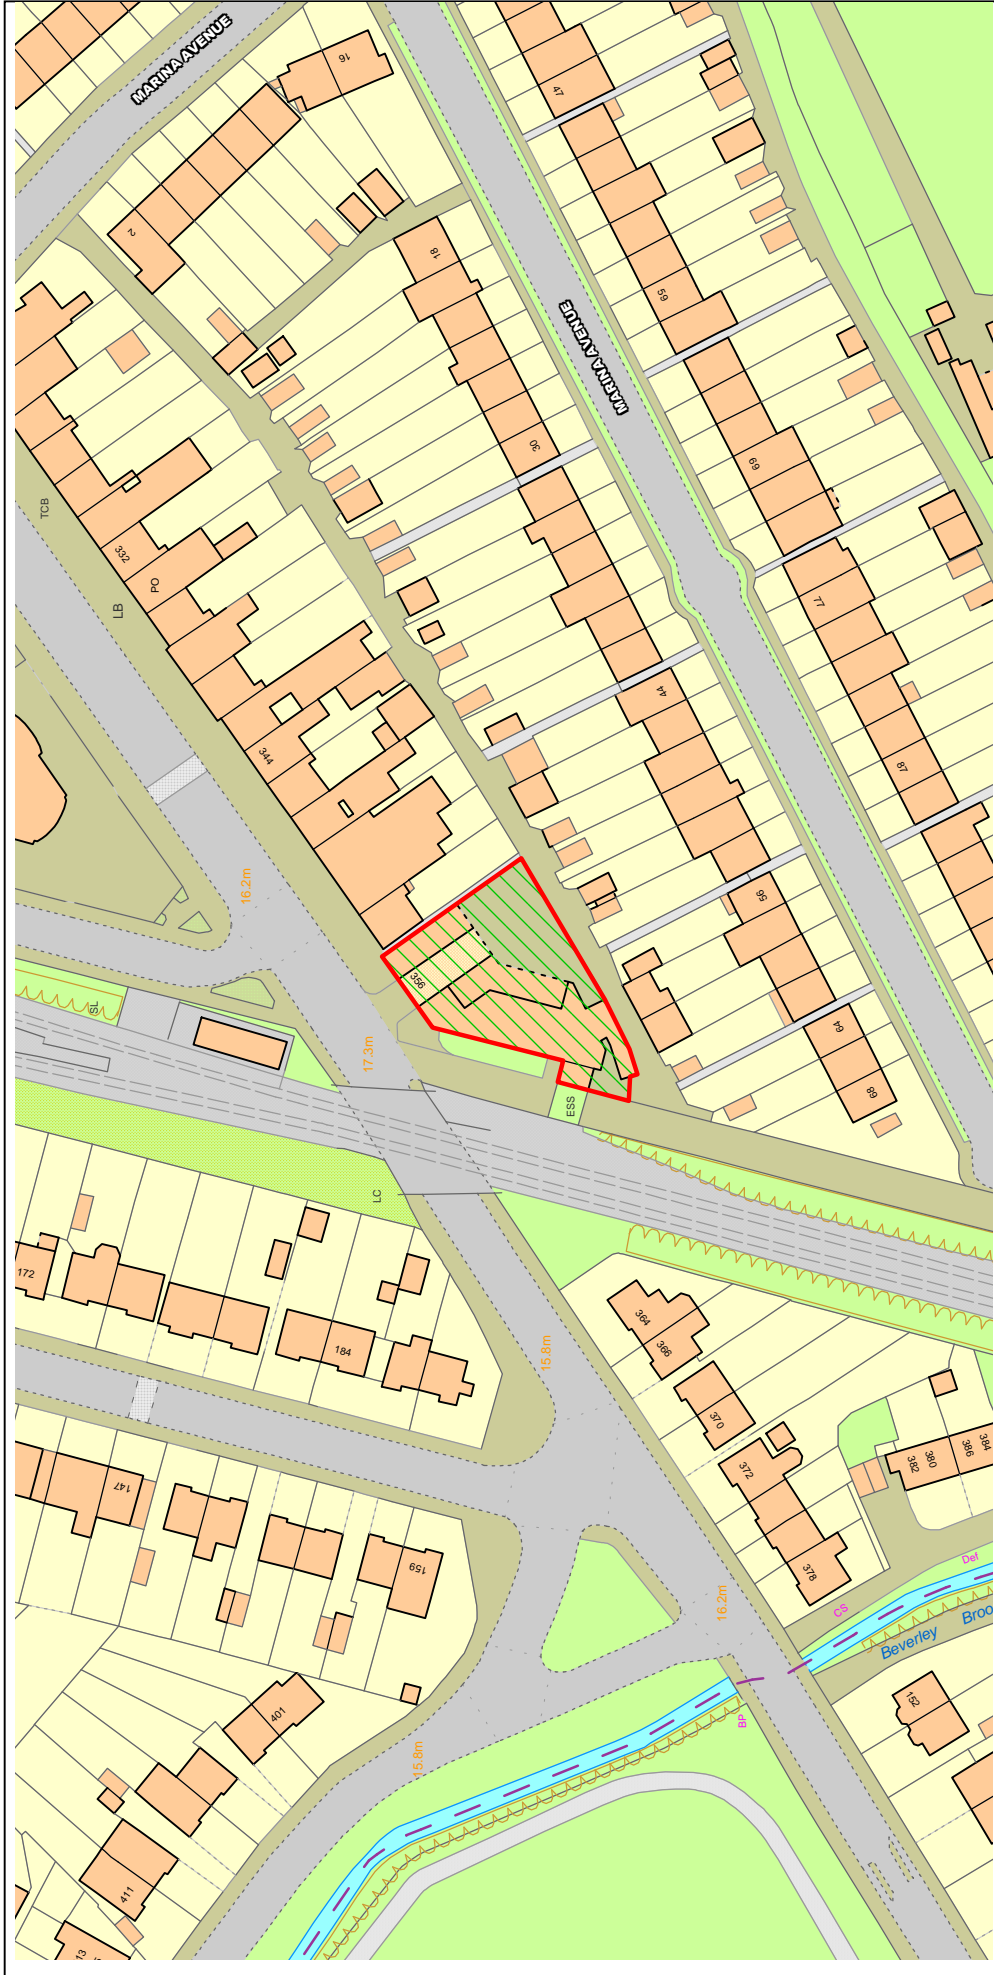

NORTHGATE SE GIS Print Template

Text Details **356 West Barnes Lane**

This material has been reproduced from Ordnance Survey digital map data with the permission of the controller of Her Majesty's Stationery Office, © Crown Copyright.